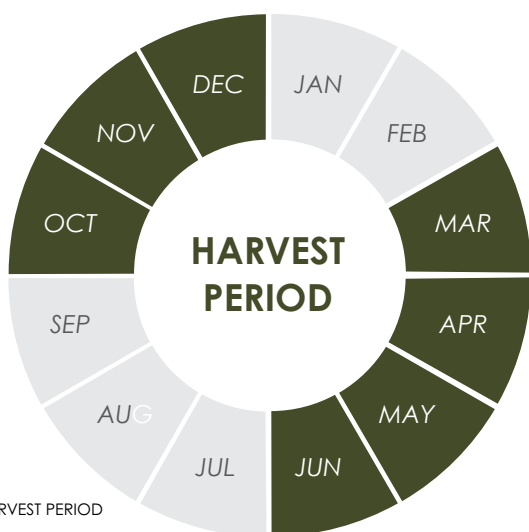

PACK SIZES

100G, 1KG, 5KG

The information provided here is based on an average of data and observations collected from our trials. Significant variations may occur in the performance due to a range of conditions, including cultural/management practices, climate, soil type and geographic location. As a consequence South Pacific Seeds (NZ) Ltd cannot accept liability as to accuracy of this information.