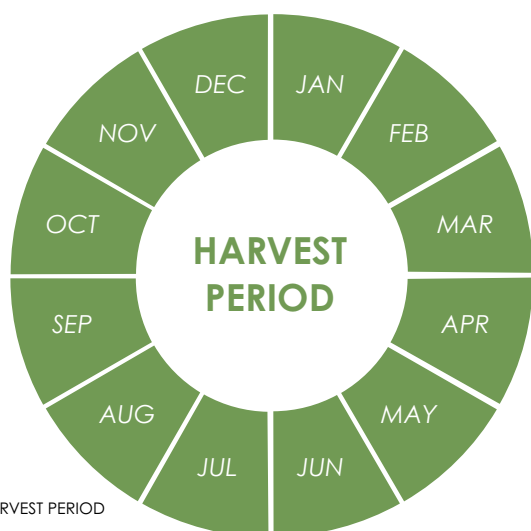

ONION BUNCHING STILETTO

STILETTO is a hybrid bunching onion for year round production. **STILETTO** produces vigorous, dark green leaves with an attractive white stem.

The cylindrical shanks are highly uniform and **STILETTO** has good tolerance to bulbing, important to achieve an attractively presented bunch. With a good upright growth habit, **STILETTO** is easy to pull and to clean.

VARIETY FEATURES

- Highly uniform
- Dark green leaves
- Easy to pull

AGRONOMIC CONSIDERATIONS

- A hybrid variety

PACK SIZES

100G, 500G, 10KG

The information provided here is based on an average of data and observations collected from our trials. Significant variations may occur in the performance due to a range of conditions, including cultural/management practices, climate, soil type and geographic location. As a consequence South Pacific Seeds (NZ) Ltd cannot accept liability as to accuracy of this information.