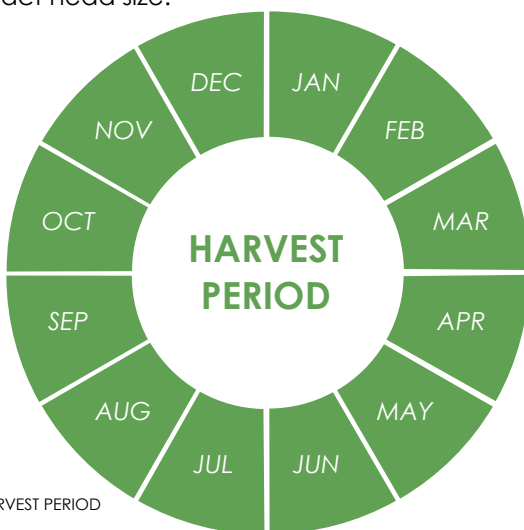

LETTUCE MULTILEAF CULLEN

CULLEN is a mid-green multileaf lettuce that can be harvested for both whole head production (sleeving) and for cut leaf to include in salad mixes. **CULLEN** has a very high leaf count that creates bulk and good recovery of processed leaves. **CULLEN** produces an even head with uniform leaves distributed throughout resulting in less wastage of large, outer leaves. Due to its versatility, **CULLEN** can be grown year round in a range of growing conditions, showing good tolerance to bolting and tipburn during periods of heat. The architecture of the leaves is beneficial for processing with a narrow stem attachment, broader leaf tip and three dimensional structure which seems to handle processing better and fills out salad bags. Under field production **CULLEN** will produce a more compact head size.

VARIETY FEATURES

- Mid-green colour
- Medium head size
- High vigour

AGRONOMIC CONSIDERATIONS

- Suitable for field production and hydroponic systems
- Strong tolerance to tipburn
- Strong tolerance to bolting