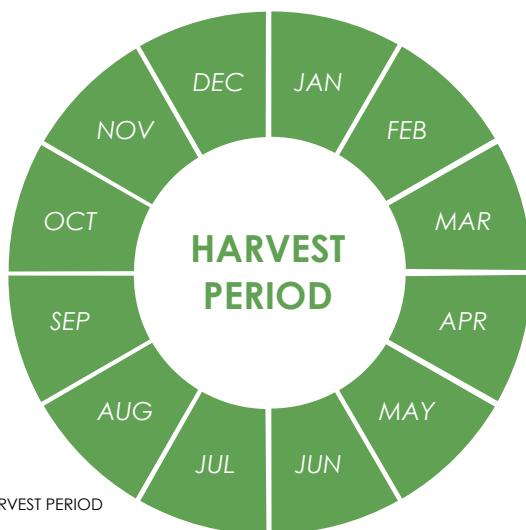

PACK SIZES

1M, 5M, 25M

DISEASE RESISTANCES

High Resistance: Bl:1-35

The information provided here is based on an average of data and observations collected from our trials. Significant variations may occur in the performance due to a range of conditions, including cultural/management practices, climate, soil type and geographic location. As a consequence South Pacific Seeds (NZ) Ltd cannot accept liability as to accuracy of this information.