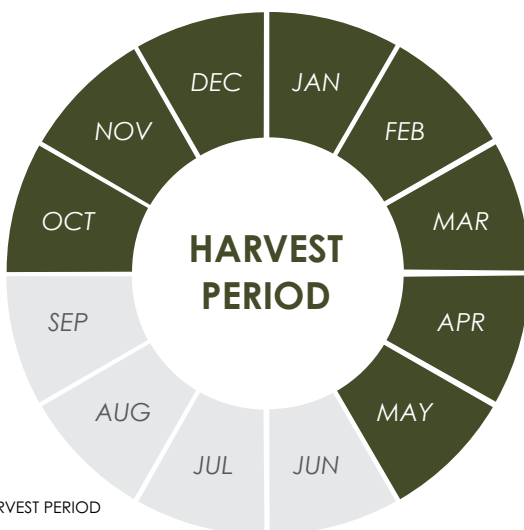

PACK SIZES

100G, 1KG, 5KG, 10KG

The information provided here is based on an average of data and observations collected from our trials. Significant variations may occur in the performance due to a range of conditions, including cultural/management practices, climate, soil type and geographic location. As a consequence South Pacific Seeds (NZ) Ltd cannot accept liability as to accuracy of this information.