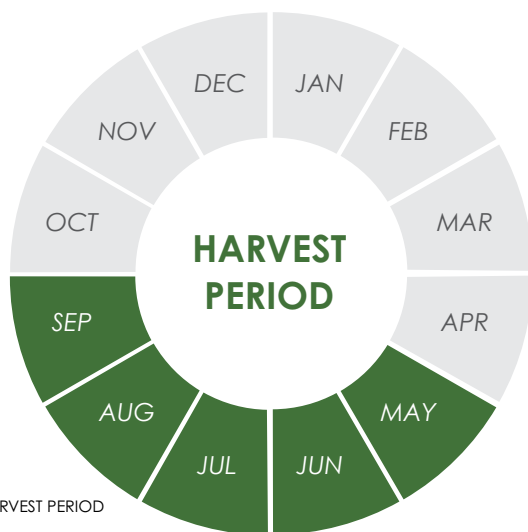

DISEASE RESISTANCES

High Resistance: Pfs:1-7, 9-19

The information provided here is based on an average of data and observations collected from our trials. Significant variations may occur in the performance due to a range of conditions, including cultural/management practices, climate, soil type and geographic location. As a consequence South Pacific Seeds (NZ) Ltd cannot accept liability as to accuracy of this information.