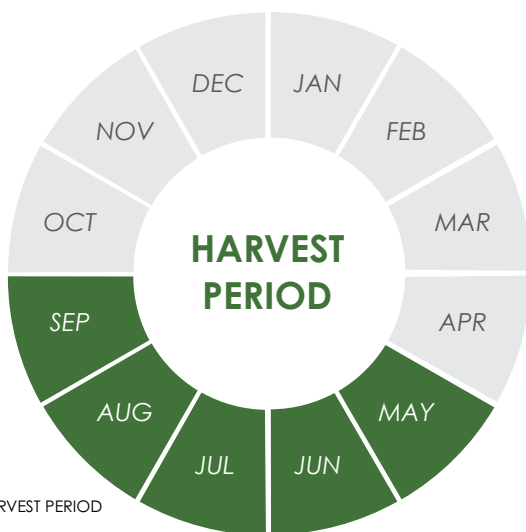

SPINACH PROPHET

PROPHET is a high yielding, uniform, cool/cold season spinach variety with a very strong mildew package. In more Northern regions **PROPHET** will push right through Winter allowing for harvest from late Autumn through until mid-Spring; in the South Island **PROPHET** will be best suited to the shoulders.

PROPHET shows strong tolerance to yellowing in periods of heavy/continuous rain and has strong tolerance to pythium in periods of heavy stress.

VARIETY FEATURES

- Dark green leaf colour
- Oval leaf shape
- True semi-savoyed leaf texture

AGRONOMIC CONSIDERATIONS

- Strong tolerance to bolting

PACK SIZES

100M, 500M, 1MM

DISEASE RESISTANCES

High Resistance: Pfs:1-6, 8-17, 19

HARVEST PERIOD

The information provided here is based on an average of data and observations collected from our trials. Significant variations may occur in the performance due to a range of conditions, including cultural/management practices, climate, soil type and geographic location. As a consequence South Pacific Seeds (NZ) Ltd cannot accept liability as to accuracy of this information.