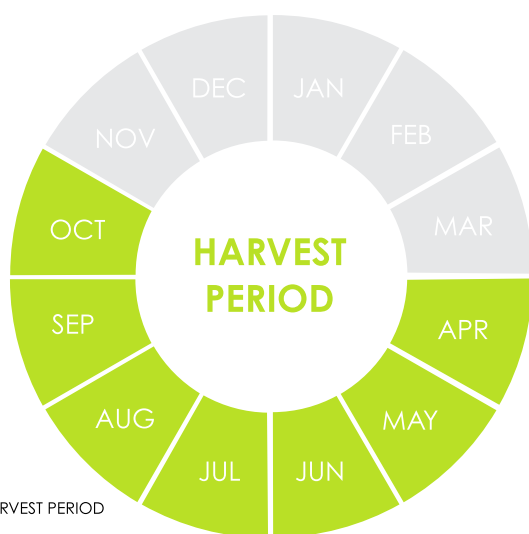

LETTUCE LOLLO MONROE

MONROE is a medium to high vigour lollo bionda suitable for the whole head market in both hydroponics and field situations.

MONROE has a traditional lollo colour and produces uniform heads throughout the crop. It is an extremely versatile variety best suited to the cool and cold showing significantly more vigour than the market standard.

MONROE shows excellent leaf numbers to give bulk to sleeved head presentation and yield in situations where it is processed for leaf use. **MONROE** is strong against tipburn and bronzing in the heat.

VARIETY FEATURES

- Light green colour
- Large head size
- Medium to high vigour

AGRONOMIC CONSIDERATIONS

- Suitable for hydroponic production but can also be grown in the open field
- Strong tolerance to tipburn
- Medium vigour