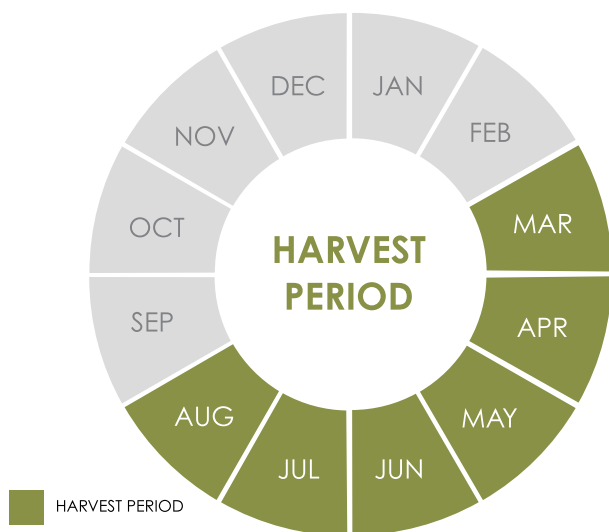

CELERIAC RANGER

RANGER is a highly uniform, hybrid celeriac for Autumn and Winter production.

RANGER produces smooth, round bulbs with an attractive white internal. Strong, upright, dark green foliage paired with a low root attachment makes **RANGER** easy to harvest and clean.

Firm flesh and good internal colour allow this variety to be used in both the fresh and process market.

Final size of this variety can be easily manipulated by increasing or decreasing planting density.

VARIETY FEATURES

- Medium bulb size
- Strong vigour
- Early and main season.

HYBRID VARIETY

PACK SIZES

5M, 10M, 20M

Primed Pill

Available only as primed seed.

The information provided here is based on an average of data and observations collected from our trials. Significant variations may occur in the performance due to a range of conditions, including cultural/management practices, climate, soil type and geographic location. As a consequence South Pacific Seeds (NZ) Ltd cannot accept liability as to accuracy of this information.