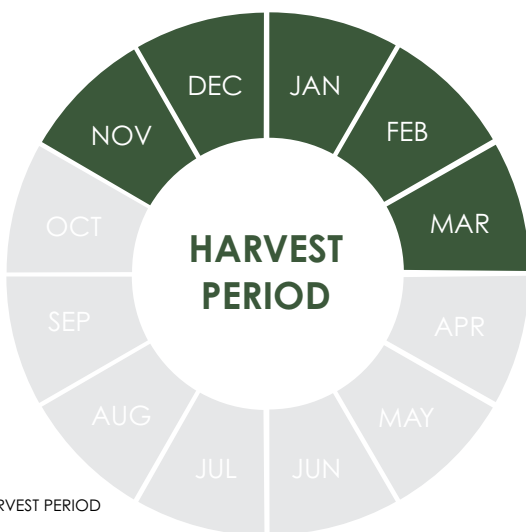

KOHLRABI PLUTO

A slow bolting variety, **PLUTO** is suitable for warm season harvest only.

PLUTO produces pale green bulbs which have good uniformity of size and shape.

PLUTO is easy to harvest with excellent bulb quality and even maturation of the crop.

VARIETY FEATURES

- Flat-round bulb shape
- Pale green bulb colour
- Semi-erect leaves

AGRONOMIC CONSIDERATIONS

- A hybrid variety
- Fresh market.

PACK SIZES

1M, 10M, 100M

HARVEST PERIOD

The information provided here is based on an average of data and observations collected from our trials. Significant variations may occur in the performance due to a range of conditions, including cultural/management practices, climate, soil type and geographic location. As a consequence South Pacific Seeds (NZ) Ltd cannot accept liability as to accuracy of this information.