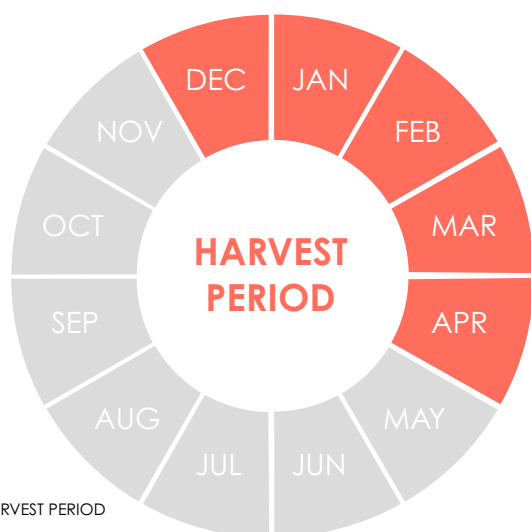

WATERMELON RICOCHET

RICOCHET is a micro-seeded, striped watermelon variety.

RICOCHET can be used for both early and main season production.

A vigorous plant with a good canopy, **RICOCHET** produces fruit between 3-5kg.

VARIETY FEATURES

- Micro-seeded variety
- Early maturing
- Oval fruit shape
- Fruit weight 3-5 kg
- Striped watermelon
- Rind colour is light green with a dark green stripe
- Crispy red flesh.

HYBRID VARIETY

PACK SIZES

1M, 10M, 50M.

 HARVEST PERIOD

The information provided here is based on an average of data and observations collected from our trials. Significant variations may occur in the performance due to a range of conditions, including cultural/management practices, climate, soil type and geographic location. As a consequence South Pacific Seeds (NZ) Ltd cannot accept liability as to accuracy of this information.