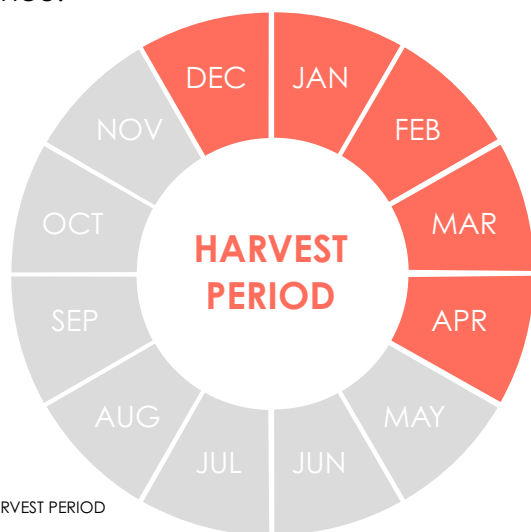

WATERMELON DYNAMO

DYNAMO is a seeded watermelon for early and main season production.

A vigorous plant with a good canopy, **DYNAMO** has an exceptional fruit set, producing high numbers of quality fruit.

DYNAMO produces fruit with a thicker rind, important for preserving fruit quality post harvest during handling and transportation.

The internal fruit qualities of **DYNAMO** are good with dense, red flesh and a superior eating experience.

VARIETY FEATURES

- Rind colour is light green with a dark green stripe
- Red flesh colour
- Oval shaped fruit
- 3-5kg fruit weight.

HYBRID VARIETY

PACK SIZES

1M, 10M, 50M

 HARVEST PERIOD

The information provided here is based on an average of data and observations collected from our trials. Significant variations may occur in the performance due to a range of conditions, including cultural/management practices, climate, soil type and geographic location. As a consequence South Pacific Seeds (NZ) Ltd cannot accept liability as to accuracy of this information.