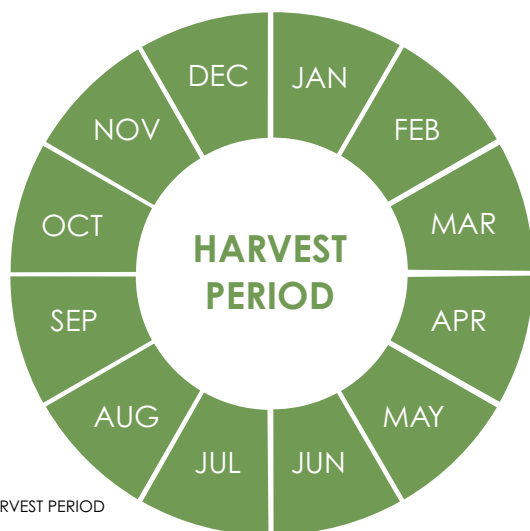

HYBRID VARIETY

PACK SIZES

100G, 500G, 10KG

The information provided here is based on an average of data and observations collected from our trials. Significant variations may occur in the performance due to a range of conditions, including cultural/management practices, climate, soil type and geographic location. As a consequence South Pacific Seeds (NZ) Ltd cannot accept liability as to accuracy of this information.