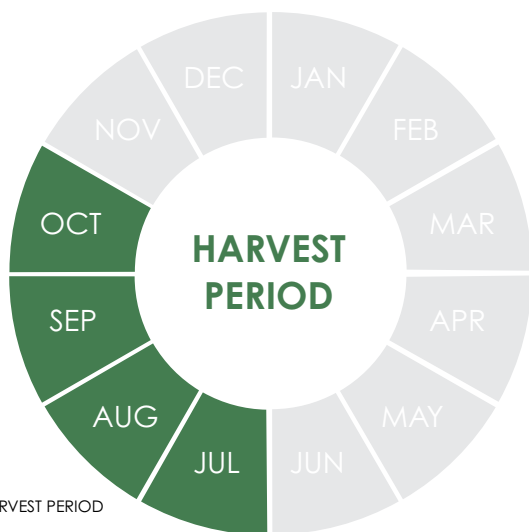

LETTUCE ICEBERG GUSTO

A sisterline to Bandito, **GUSTO** is a true winter-harvest iceberg suited to areas and situations that require extremely high vigour.

Suitable for harvest from early winter right through until early/ mid spring **GUSTO** produces consistently large heads which are protected by a large, leafy frame. Due to the high leaf count in the frame, **GUSTO** sits very high off of the ground, assisting in ease of harvest.

GUSTO will grow on through heavy frosts and result in high cut-out rates.

GUSTO has shown consistently high tolerance to anthracnose pressure and has an excellent mildew resistance package.

The information provided here is based on an average of data and observations collected from our trials. Significant variations may occur in the performance due to a range of conditions, including cultural/ management practices, climate, soil type and geographic location. As a consequence South Pacific Seeds (NZ) Ltd cannot accept liability as to accuracy of this information.

VARIETY FEATURES

- Dark green head colour
- Large head size
- Strong vigour and large frame.

AGRONOMIC CONSIDERATIONS

- Strong tolerance to anthracnose
- Medium tolerance to bolting.

PACK SIZES

10M, 25M, 100M