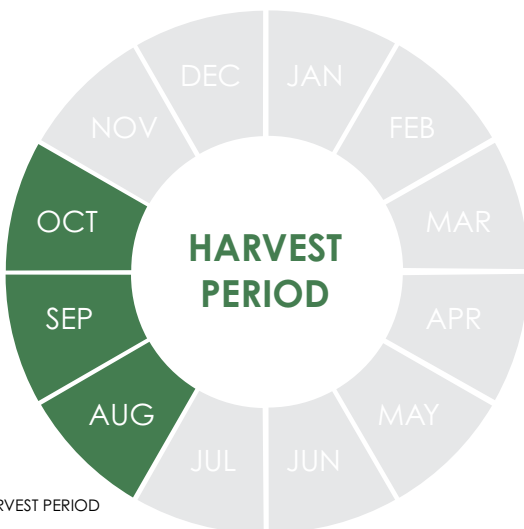

LETTUCE ICEBERG MATADOR

MATADOR is an extremely vigorous cool/cold season variety suited to late winter and spring harvest.

MATADOR is a 'Vanguard' type with a heavily blistered leaf and is able to withstand frosts due to its large frame.

MATADOR is a sure-heading variety which provides for a uniform harvest and a high cut-out of consistently large, round heads.

Given it is a sure-heading type, **MATADOR** will reliably produce heads during periods of more mild weather during late spring – a regular issue with older varieties.

MATADOR forms round heads that sit up off of the ground allowing for ease of harvest. **MATADOR** has shown excellent tolerance to mildew and anthracnose.

The information provided here is based on an average of data and observations collected from our trials. Significant variations may occur in the performance due to a range of conditions, including cultural/management practices, climate, soil type and geographic location. As a consequence South Pacific Seeds (NZ) Ltd cannot accept liability as to accuracy of this information.