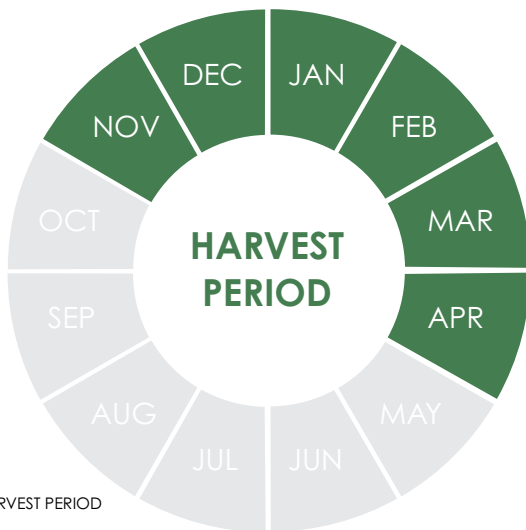

LETTUCE ICEBERG

SAHARA Nr

SAHARA is a larger framed iceberg which produces medium sized heads through the warmer months.

It will suit central areas (Horowhenua/Nelson) as a late spring/early summer harvest variety and more northern areas from late spring/summer through the heat of summer and on until autumn.

SAHARA shows strong tolerance to bolting and the larger frame gives it plenty of vigour in the transition from spring into true summer. In the warmer months it can produce a larger frame and be a little later to head but it will produce a very high cut out.

Due to its versatility many growers will find a wide, warm-season window for **SAHARA**.

The information provided here is based on an average of data and observations collected from our trials. Significant variations may occur in the performance due to a range of conditions, including cultural/management practices, climate, soil type and geographic location. As a consequence South Pacific Seeds (NZ) Ltd cannot accept liability as to accuracy of this information.