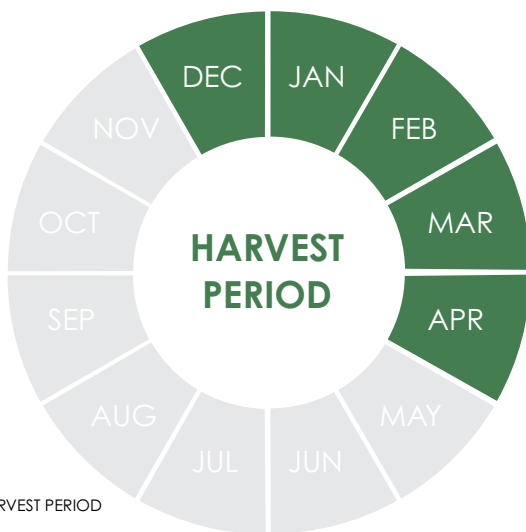

SABANA produces a medium sized frame and a balanced, medium sized head with an even fill and very good uniformity. The frame has a high leaf count for a summer style lettuce and the true Salinas style nature of the wrap makes for an attractive presentation.

SABANA has shown a strong tolerance to sclerotinia pressure and, of particular significance, it has fusarium resistance Fol. (1), a huge advantage in humid areas and on heavy soils.

VARIETY FEATURES

- Mid-green head colour
- Medium-large head size
- Medium vigour and medium frame.

AGRONOMIC CONSIDERATIONS

- Fusarium resistance Fol.(1)
- Strong tolerance to bolting.

PACK SIZES

10M, 25M, 100M

DISEASE RESISTANCES

Intermediate Resistance:
Bl.1-26, 28, 32, Fol.(1)

HARVEST PERIOD

The information provided here is based on an average of data and observations collected from our trials. Significant variations may occur in the performance due to a range of conditions, including cultural/management practices, climate, soil type and geographic location. As a consequence South Pacific Seeds (NZ) Ltd cannot accept liability as to accuracy of this information.

UNTREATED SEED

Available as untreated seed.