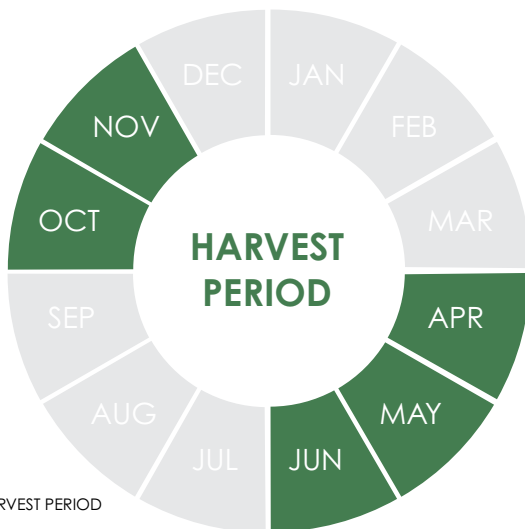

LETTUCE ICEBERG PICADOR

PICADOR is a Salinas style lettuce with a medium to large sized frame.

PICADOR is a vigorous shoulder variety with high uniformity and a wide harvest window.

PICADOR produces flat-round heads that sit up off of the ground allowing for ease of harvest and making it an ideal variety for the bagging market.

PICADOR has shown excellent tolerance to mildew and lettuce big vein and also shows good field tolerance to sclerotinia.

HARVEST PERIOD

The information provided here is based on an average of data and observations collected from our trials. Significant variations may occur in the performance due to a range of conditions, including cultural/management practices, climate, soil type and geographic location. As a consequence South Pacific Seeds (NZ) Ltd cannot accept liability as to accuracy of this information.