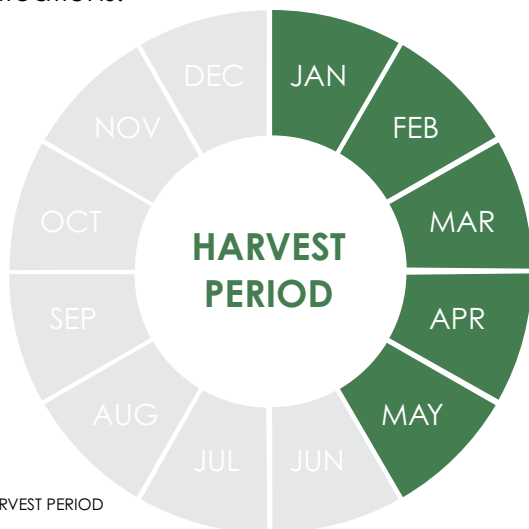

# LETTUCE ICEBERG TITUS

**TITUS** is an extremely versatile, warm season variety which gives growers unrivaled flexibility.

In northern areas, growers may be able to harvest this variety from late spring on through the heat of late summer and well into late autumn.

In more extreme locations, it is likely **TITUS** will still find a slot where its uniformity and versatility can allow for harvesting in transition periods of both warm and cool, without a compromise on uniformity and quality.

**TITUS** has a sizable frame which allows for both protection of the head from soil disease in humidity and extra vigour when required late in autumn.

**TITUS** consistently produces medium sized heads under a range of situations.