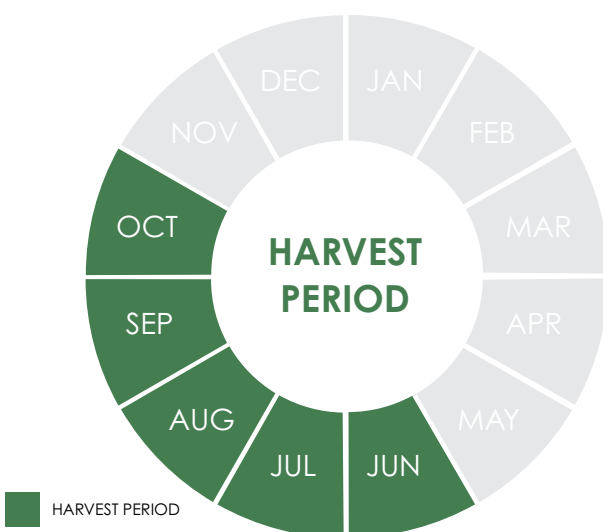

LETTUCE ICEBERG ICEQUEEN

A sisterline to Bandito and Gusto, **ICEQUEEN** is a cool and cold season harvest iceberg suited to areas and situations that require extremely high vigour.

ICEQUEEN potentially has a very wide window and is suitable for harvest from early winter right through until mid-spring.

ICEQUEEN produces consistently large, uniform heads that are slightly flattened, making for easy packing.

ICEQUEEN has shown a good level of tolerance to anthracnose pressure and the large frame assists in frost protection.