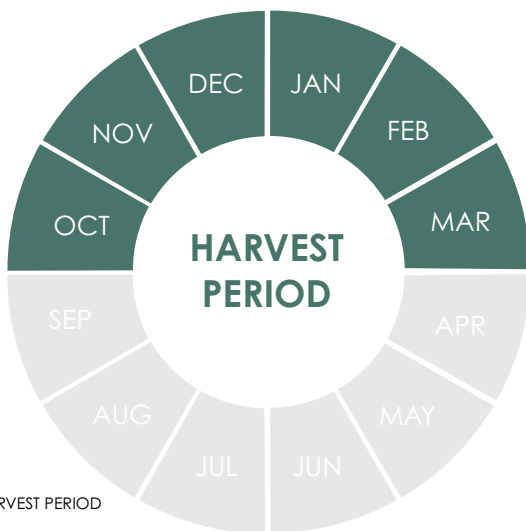

GREEN CABBAGE

SUMMERCROSS

A mid-season variety which holds well for summer production, **SUMMERCROSS** produces a quality head even under the extremes of summer temperatures and drier conditions.

SUMMERCROSS is a long time standard producing compact plants with large green/blue outer leaves and a semi-flat head.

SUMMERCROSS fills well resulting in a dense head and is highly uniform, requiring fewer harvesting passes.

HARVEST PERIOD

The information provided here is based on an average of data and observations collected from our trials. Significant variations may occur in the performance due to a range of conditions, including cultural/management practices, climate, soil type and geographic location. As a consequence South Pacific Seeds (NZ) Ltd cannot accept liability as to accuracy of this information.

VARIETY FEATURES

- Green/blue head colour
- Globe head shape
- 1.5-2.0kg head weight
- Medium head size.

AGRONOMIC CONSIDERATIONS

Depending on planting time heads will mature in approximately 10-12 weeks.