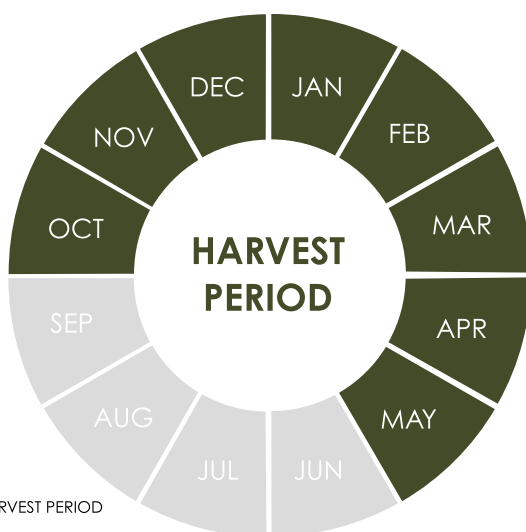

BABYLEAF CORIANDER

KALAMOS

KALAMOS is a warm season, slow bolt coriander.

KALAMOS produces a smaller, rounder leaf shape similar to our Allegro and is a traditional green colour.

Key features of **KALAMOS** are the high leaf count and the ability to handle warm to hot conditions.

KALAMOS thrives under high bolting pressure and produces a beautiful bunched product due to its high uniformity and attractive leaf structure.

VARIETY FEATURES

- Dark-green leaf colour
- Medium to broad leaf
- Vigorous and erect plant habit
- Split seed
- Slow to bolt.

AGRONOMIC CONSIDERATIONS

Suitable for open field or hydroponic production systems.

PACK SIZES

1KG, 5KG, 10KG

Split seed

Suitable for cut and process production.

The information provided here is based on an average of data and observations collected from our trials. Significant variations may occur in the performance due to a range of conditions, including cultural/management practices, climate, soil type and geographic location. As a consequence South Pacific Seeds (NZ) Ltd cannot accept liability as to accuracy of this information.